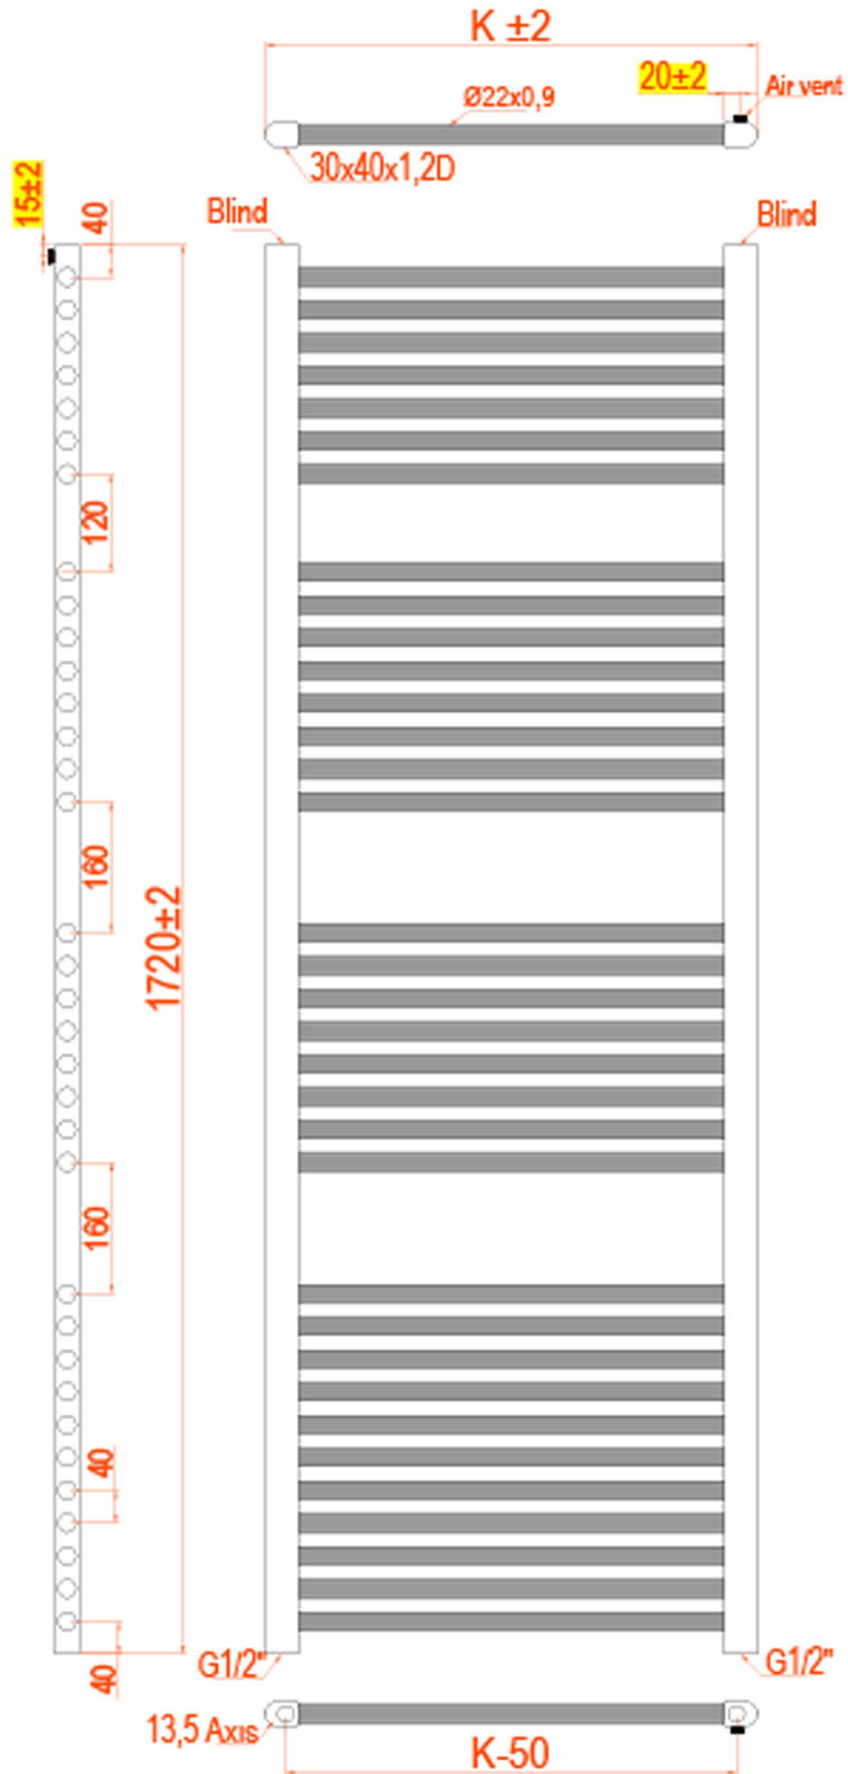

Biava Multirail Hidden Vent HV 1720mm. Height Technical Drawing

WIDTH K±2	CONNECTION AXIS K-50
400mm	350mm
450mm	400mm
500mm	450mm
600mm	550mm
750mm	700mm

Eastbrook 
 Eastbrook Road, Gloucester GL4 3DB
 Technical Helpline : 01452 317890
 Mon - Fri / 8am - 5pm
 Email : technical@eastbrookco.com